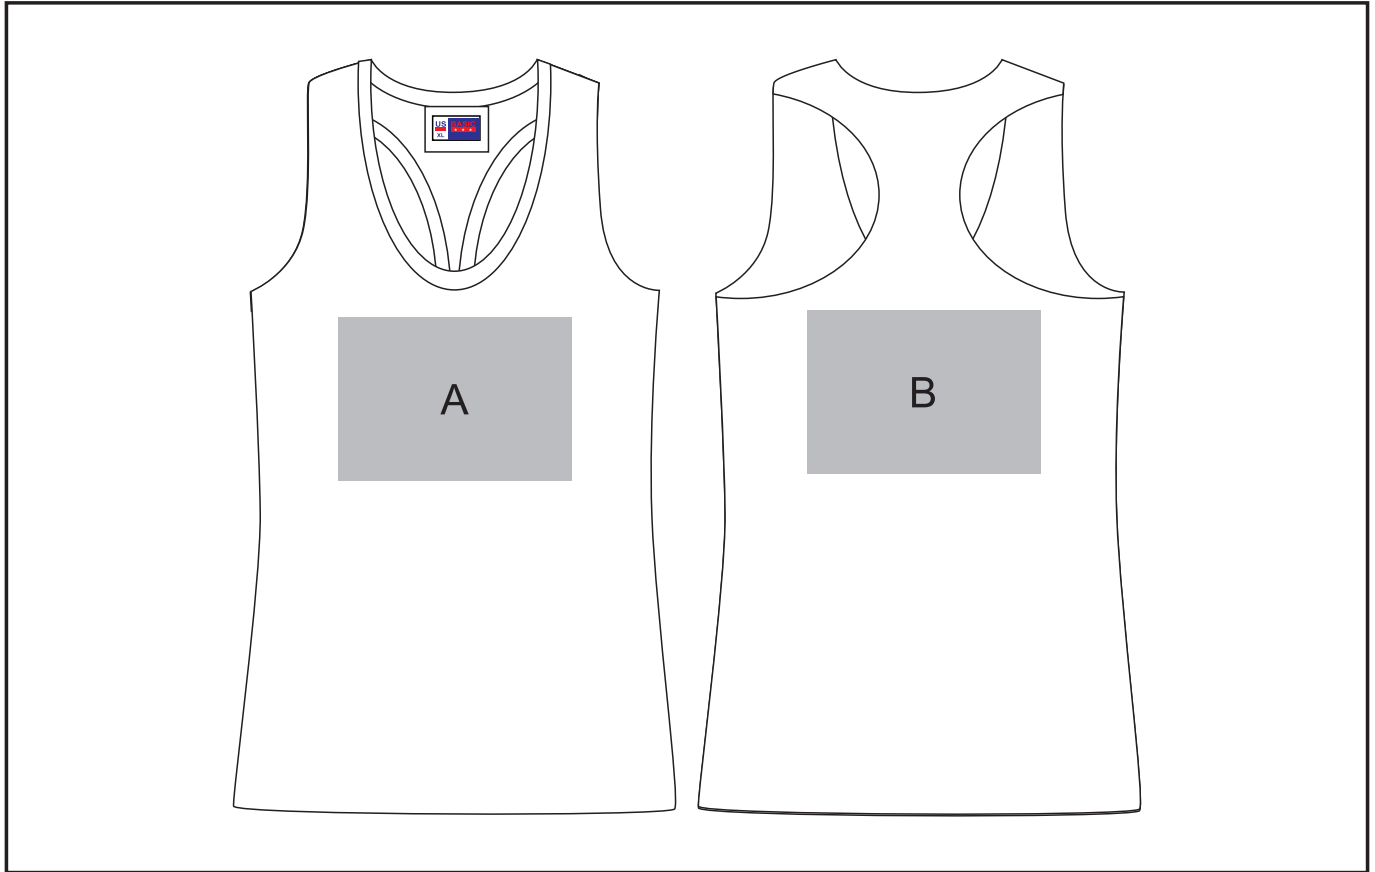

## Maui Ladies Racerback Top

### **Need to know:**

- Includes 1-Colour, 1-Position Screen Print (setup fee applies)

#### **Position A**

1. Embroidery (EMB) - 9 colours  
Size: 200mm wide x 200mm high
2. Screen Print (SA) - 6 colours  
Size: 200mm wide x 200mm high
3. Digital Transfer Clothing (DTC) - Full colour  
Size: 200mm wide x 200mm high

#### **Position B**

1. Embroidery (EMB) - 9 colours  
Size: 200mm wide x 200mm high
2. Screen Print (SA) - 6 colours  
Size: 200mm wide x 200mm high
3. Digital Transfer Clothing (DTC) - Full colour  
Size: 200mm wide x 200mm high